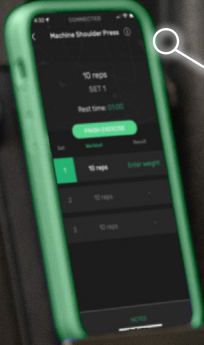

CONNECT SYSTEM

PHONE HOLDER