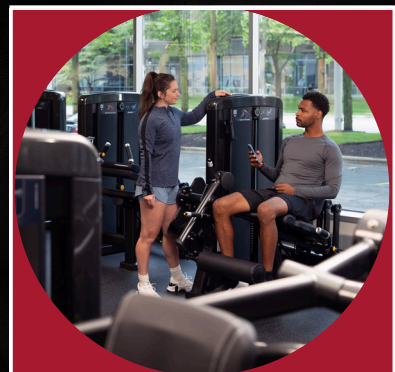

TRAINER CONNECT

Streamline the trainer-client relationship in one intuitive platform.