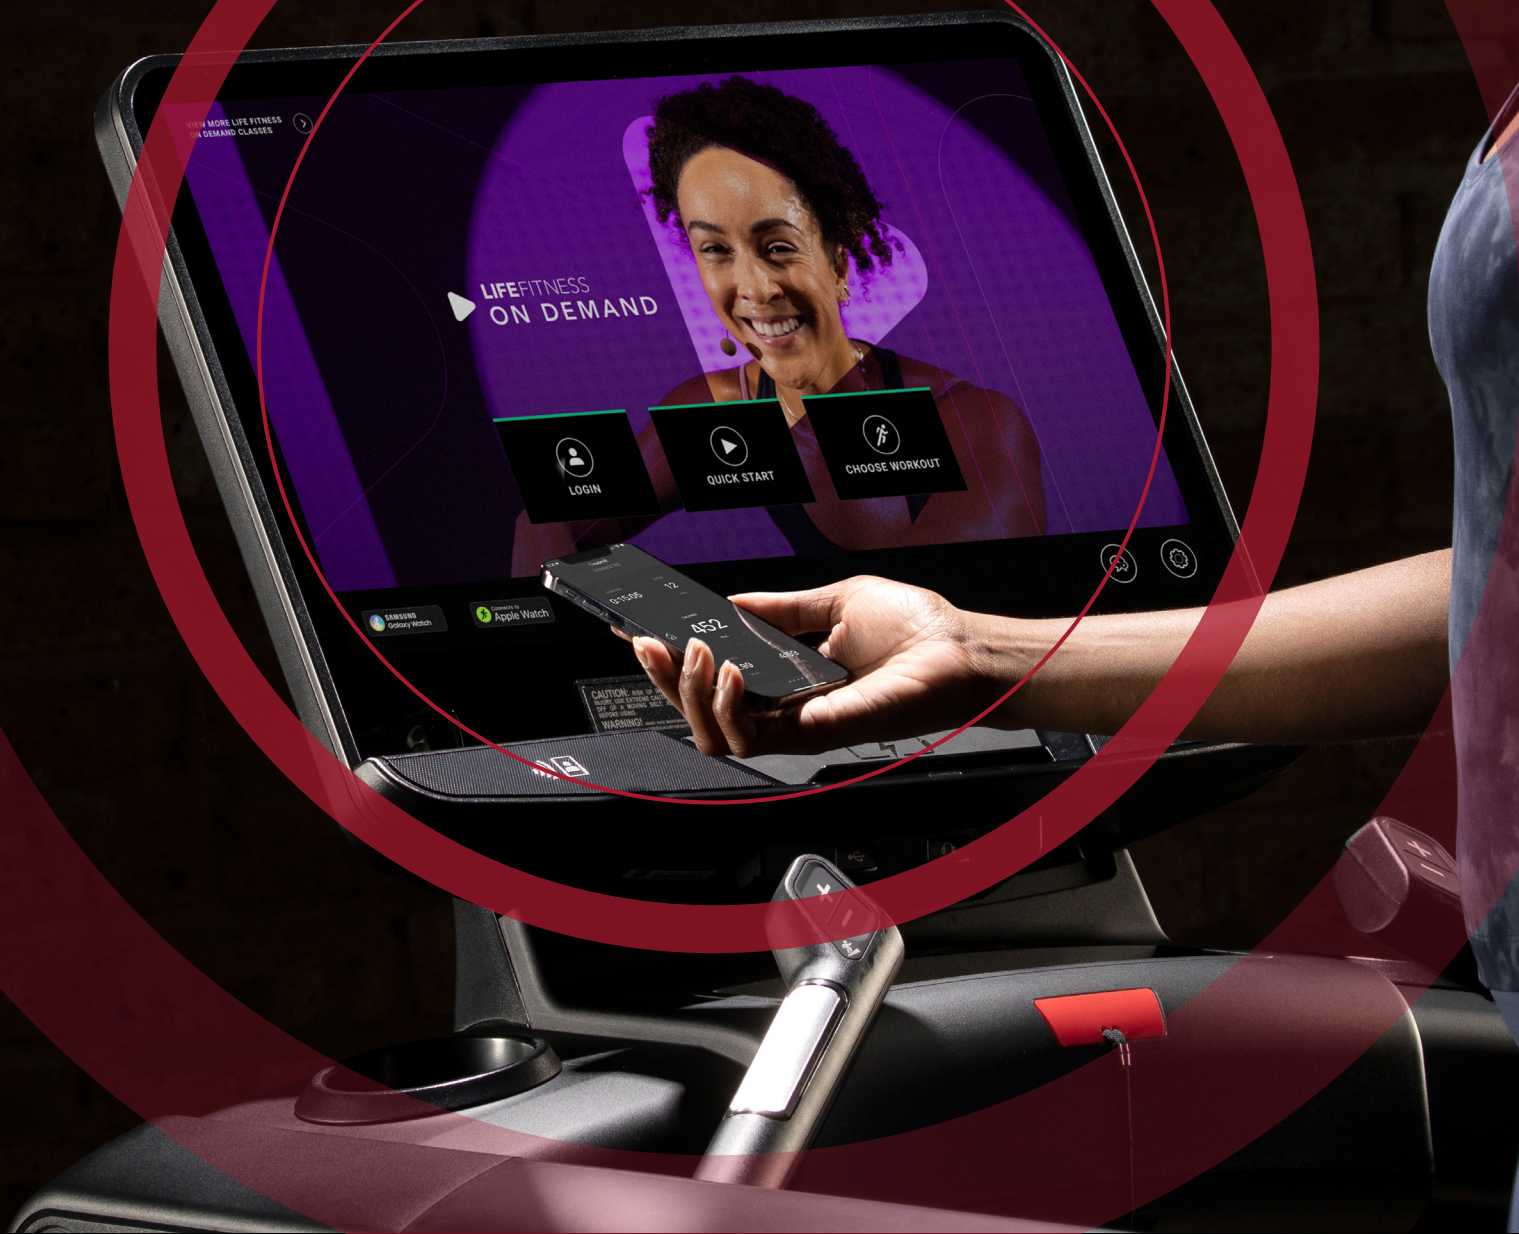

FACILITY CONNECT | CONNECT SYSTEM | PARTNER CONNECT

LifeFitness

**HAMMER
STRENGTH**

DIGITAL SOLUTIONS

Inspiring the world to work out