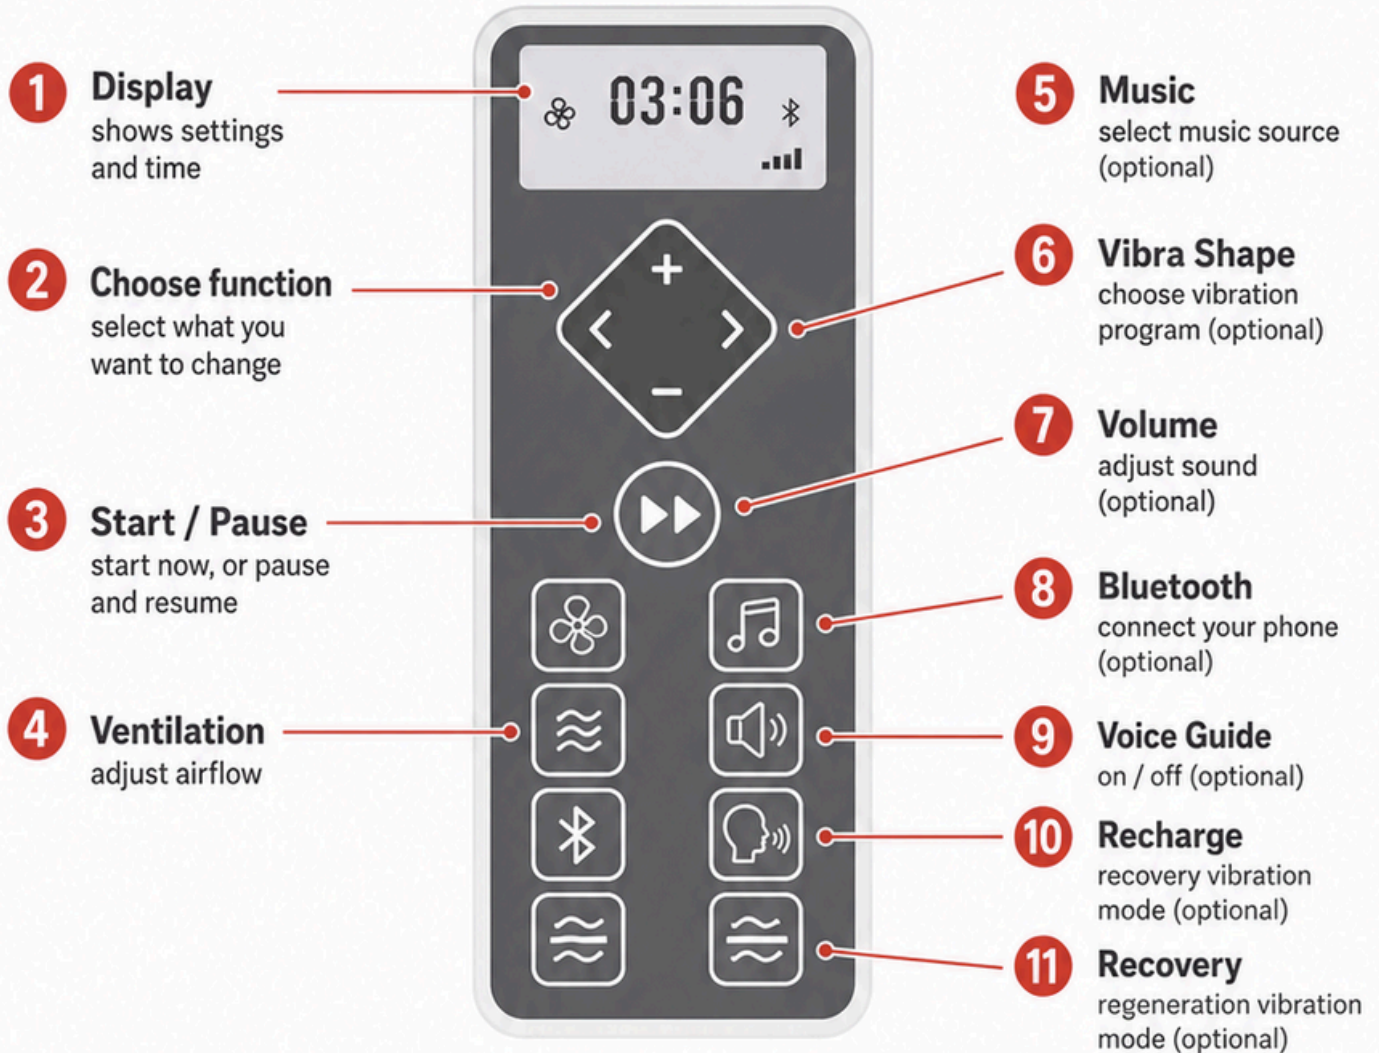

# REDWAVE PLUS BOOTH

## QUICK GUIDE – CONTROL PANEL

## 3 EASY STEPS